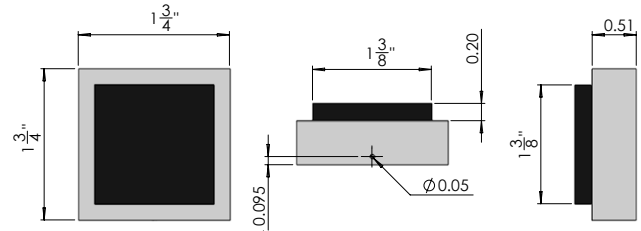

DOOR STOPPERS

1

1) GSH 260

- Square Wall Stop
- C15 and C19
- \$27.00 List Price

2

2) GSH 232

- Convex Wall Stop
- C15 and C19
- \$15.25 List Price

3