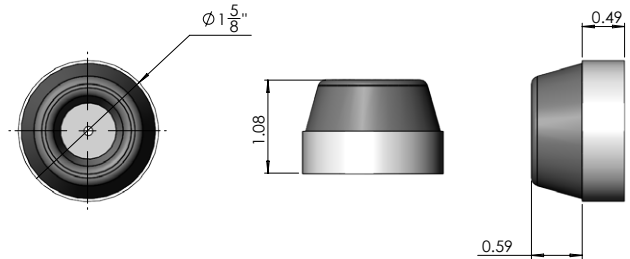

DOOR STOPPERS

1

1) GSH 260

- → Square Wall Stop
- → C15 and C19
- → $27.00 List Price

2

2) GSH 232

- → Convex Wall Stop
- → C15 and C19
- → $15.25 List Price

3

3) GSH 231

- → Convave Wall Stop
- → C15 and C19
- → $15.25 List Price

4

4) GSH 275

- → Base Board Stop
- → C15 and C19
- → $22.00 List Price