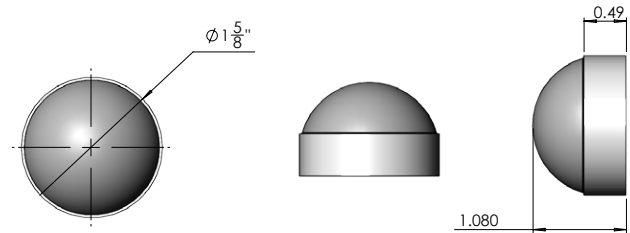

DOOR STOPPERS

1

1) GSH 260

- Square Wall Stop
- C15 and C19
- \$27.00 List Price

2

2) GSH 232

- Convex Wall Stop
- C15 and C19
- \$15.25 List Price

3