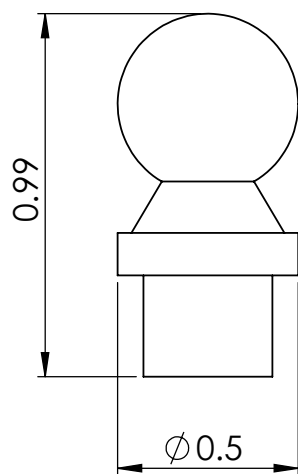

BALL TIPS (BF)

GallerySpecialty.com
1.800.267.1236

BALL (BF)

- Machined Brass
- Screw on tip for solid brass hinges
- C3, C4, C5, C15, C15B, C26, C10B, C17A, and C19

676 Petrolia Road, Toronto, ON, Canada M3J 2V2
Tel: 416.667.9593 Fax: 416.667.0806
Email: info@galleryspecialty.com