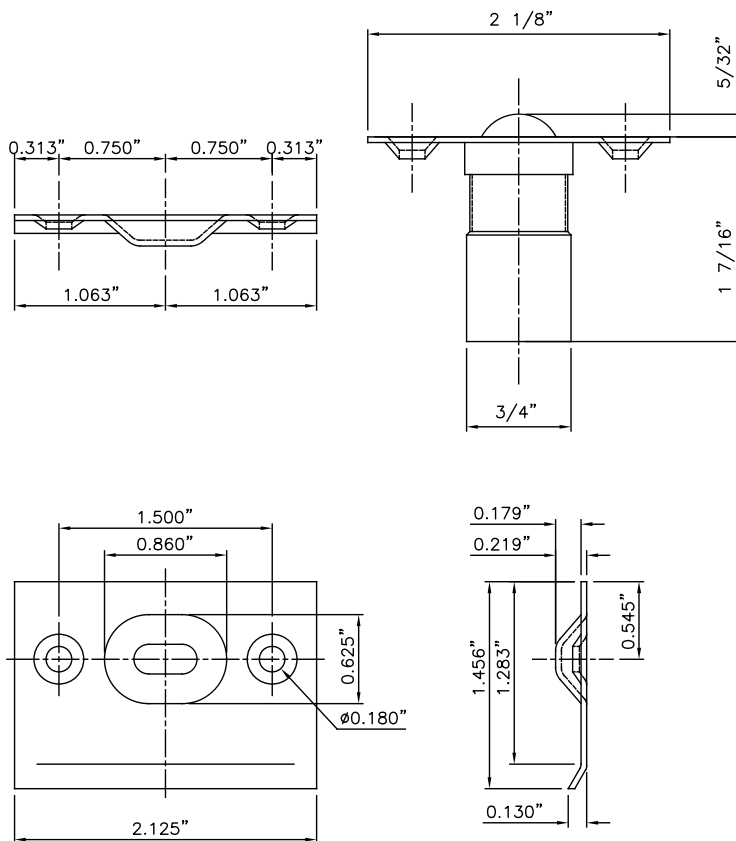

GSH 1 BALL CATCH

GallerySpecialty.com
1.800.267.1236

- Cast Brass on Bronze
- Dual adjustment for Clearance and tension
- Lip strike designed for use where strike is mounted in jamb
- Supplied with screws
- Finishes C3, C5, C10B, C15A, C26 and C26D