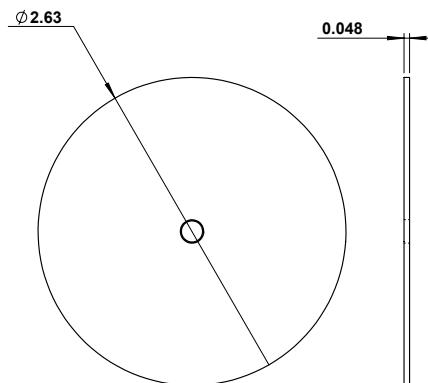

GSH 10 CUT OUT COVER

GallerySpecialty.com
1.800.267.1236

- 2 5/8" DIA Steel
- Dimpled for security
- Prime coat

676 Petrolia Road, Toronto, ON, Canada M3J 2V2
Tel: 416.667.9593 Fax: 416.667.0806
Email: info@galleryspecialty.com