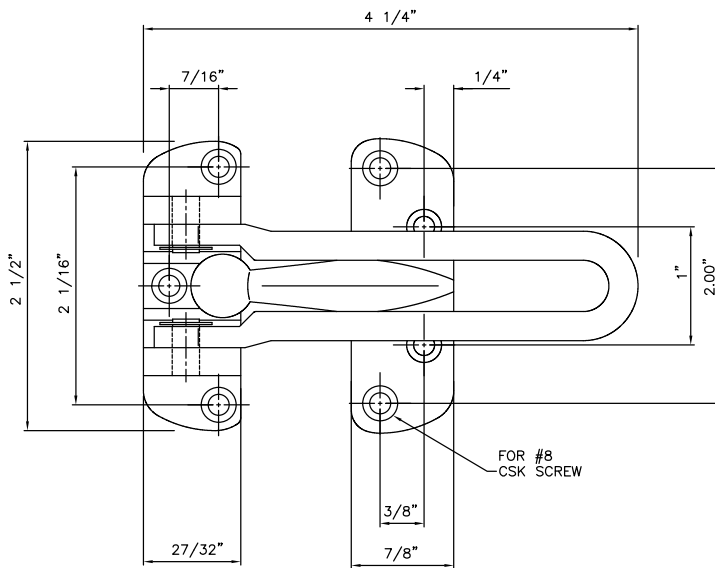

GSH 11 DOOR GUARD

GallerySpecialty.com
1.800.267.1236

• C26D

676 Petrolia Road, Toronto, ON, Canada M3J 2V2
Tel: 416.667.9593 Fax: 416.667.0806
Email: info@galleryspecialty.com

All product specifications are subject to change. For the most updated product features, contact our customer service department Toll Free at 1.800.267.1236