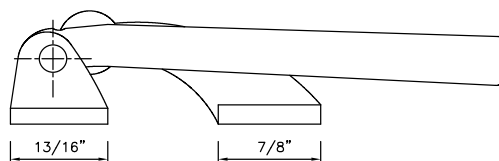

GSH 11 DOOR GUARD

GallerySpecialty.com
1.800.267.1236

• C26D

676 Petrolia Road, Toronto, ON, Canada M3J 2V2
Tel: 416.667.9593 Fax: 416.667.0806
Email: info@galleryspecialty.com

All product specifications are subject to change. For the most updated product features, contact our customer service department Toll Free at 1.800.267.1236