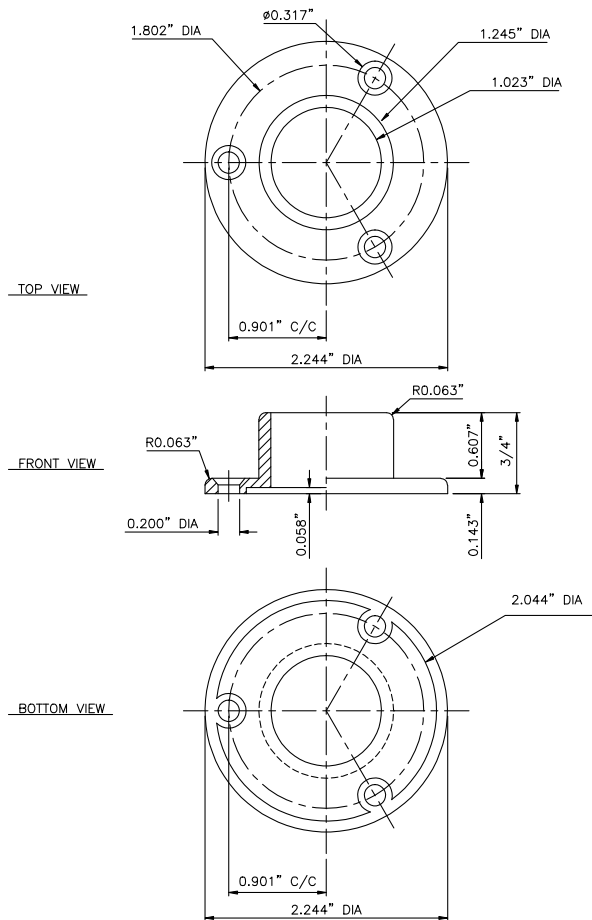

GSH 131-1 ROD FLANGE 1" I.D.

GallerySpecialty.com
1.800.267.1236

- Zinc Die Cast
- Screws Included
- C26

676 Petrolia Road, Toronto, ON, Canada M3J 2V2
Tel: 416.667.9593 Fax: 416.667.0806
Email: info@galleryspecialty.com