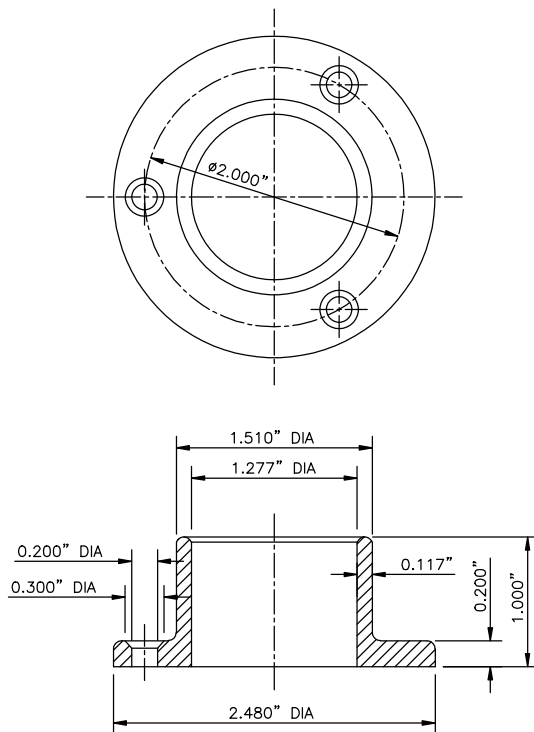

GSH 131-2 ROD FLANGE 1 ¼" I.D.

GallerySpecialty.com
1.800.267.1236

- Zinc Die Cast
- Screws Included
- C26

676 Petrolia Road, Toronto, ON, Canada M3J 2V2
Tel: 416.667.9593 Fax: 416.667.0806
Email: info@galleryspecialty.com