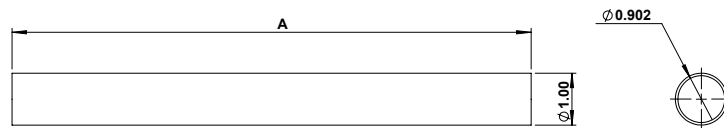

GSH 137-1 HANG ROD 1" O.D. X .049" WALL

GallerySpecialty.com
1.800.267.1236

- Cold Rolled Steel
- Specify Length "A"
- C26

676 Petrolia Road, Toronto, ON, Canada M3J 2V2
Tel: 416.667.9593 Fax: 416.667.0806
Email: info@galleryspecialty.com