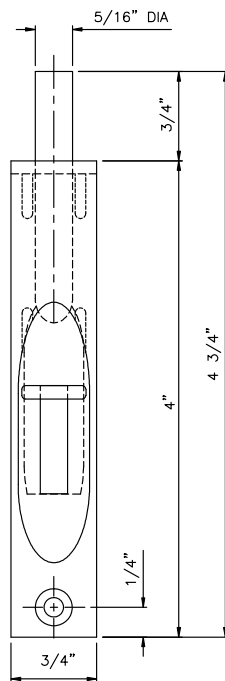

GSH 14 FLUSH BOLT 4"

GallerySpecialty.com
1.800.267.1236

- Cast brass
- High quality and compact
- Deep recess for easy operation
- Strong spring design holds bolt automatically in retracted or projected position
- Supplied with screws
- Finishes C3, C5, C10B, C15A, C26 and C26D