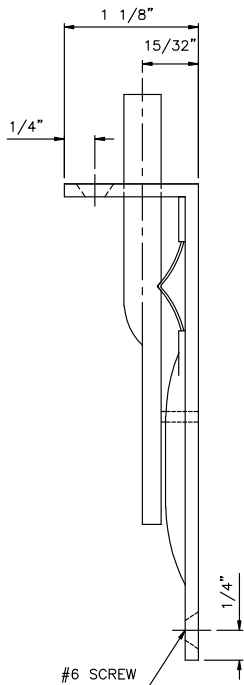

GSH 14 FLUSH BOLT 4"

GallerySpecialty.com
1.800.267.1236

- Cast brass
- High quality and compact
- Deep recess for easy operation
- Strong spring design holds bolt automatically in retracted or projected position
- Supplied with screws
- Finishes C3, C5, C10B, C15A, C26 and C26D