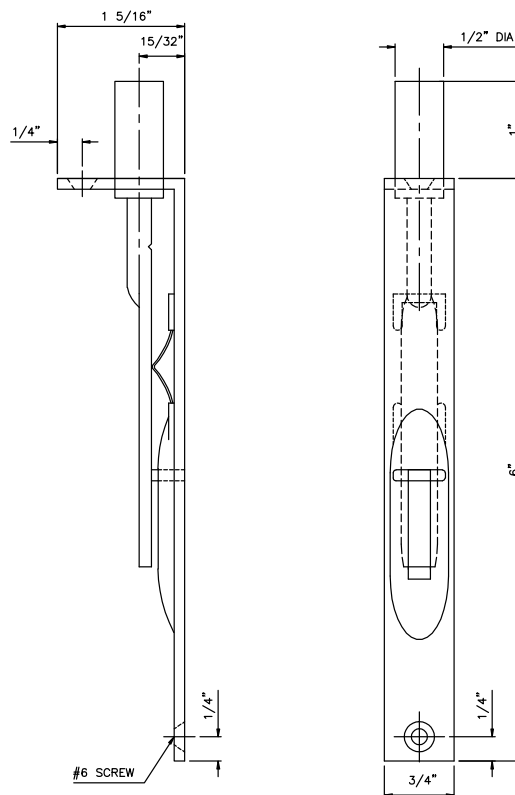

# GSH 15 FLUSH BOLT 6"

Gallery™  
specialty hardware ltd.

GallerySpecialty.com  
1.800.267.1236

- Cast Brass
- Exceptionally High Quality
- Deep Recess for Easy Operation
- Strong Spring Design Holds Bolt Automatically in Retracted or Projected Position
- Supplied with Screws
- C3, C5, C10B, C15A, C26, and C26D