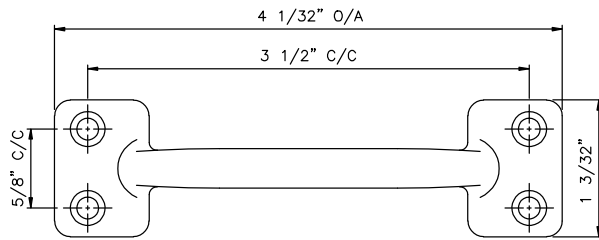

GSH 16 WINDOW LIFT

GallerySpecialty.com
1.800.267.1236

- Cast Brass or Bronze
- Allows Safe Opening of Window
- Used Also as Drawer or Utility Pull
- Supplied with Screws
- C3, C5, C10B, C15A, C26, and C26D