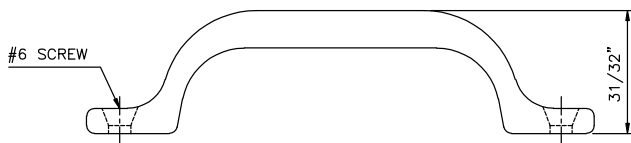

GSH 16 WINDOW LIFT

GallerySpecialty.com
1.800.267.1236

- Cast Brass or Bronze
- Allows Safe Opening of Window
- Used Also as Drawer or Utility Pull
- Supplied with Screws
- C3, C5, C10B, C15A, C26, and C26D