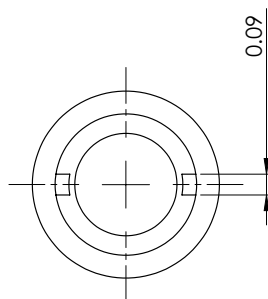

# GSH 199B DOOR VIEWER 180 DEGREE

GallerySpecialty.com  
1.800.267.1236

- Require 1/2" DIA Hole
- For 1 3/4" - 2" Doors
- C26D

676 Petrolia Road, Toronto, ON, Canada M3J 2V2  
Tel: 416.667.9593 Fax: 416.667.0806  
Email: [info@galleryspecialty.com](mailto:info@galleryspecialty.com)