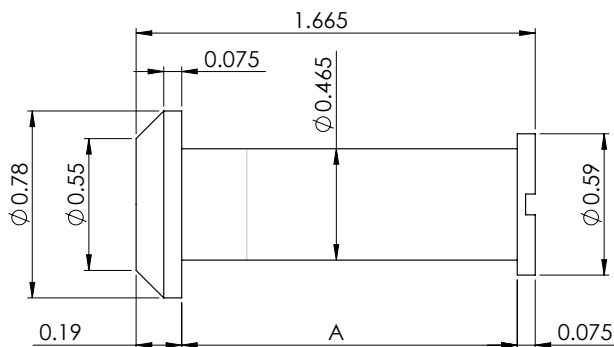

# GSH 199B DOOR VIEWER 180 DEGREE

GallerySpecialty.com  
1.800.267.1236

- Require 1/2" DIA Hole
- For 1 3/4" - 2" Doors
- C26D

676 Petrolia Road, Toronto, ON, Canada M3J 2V2  
Tel: 416.667.9593 Fax: 416.667.0806  
Email: [info@galleryspecialty.com](mailto:info@galleryspecialty.com)