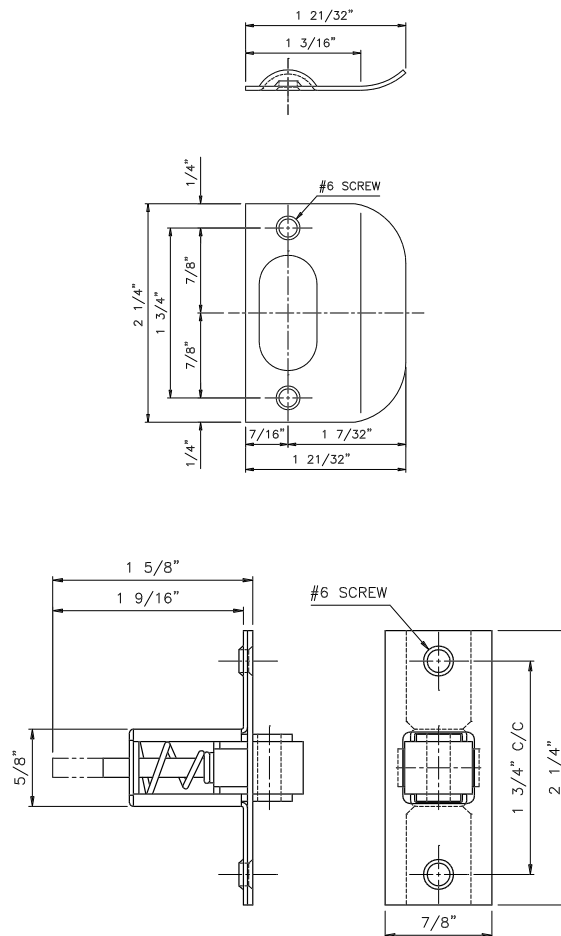

GSH 2 ROLLER CATCH

Gallery™
specialty hardware ltd.

GallerySpecialty.com
1.800.267.1236

- Wrought brass
- For Cabinet and interior Doors
- Easy installation on Doors 3/4" bore)
- Smooth latching with strong spring
- Full lip strike
- Supplied with screws
- Finishes C3, C5, C10B, C15A, C26 and C26D