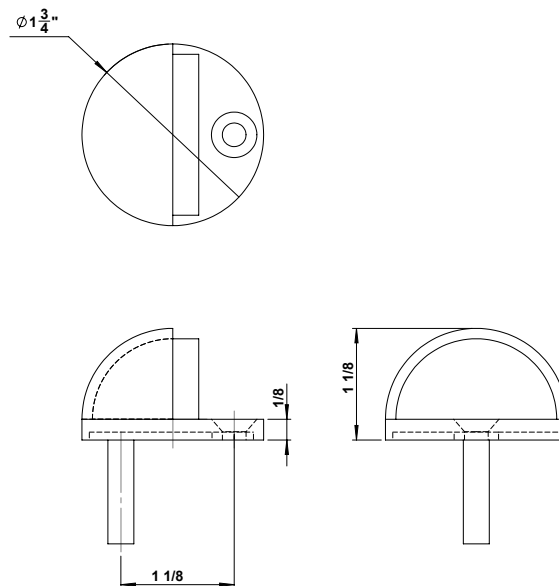

GSH 200/200B/200S LOW RISE DOOR STOP

Gallery™
specialty hardware ltd.

GallerySpecialty.com
1.800.267.1236

- Zinc Die Cast, Solid Brass, Solid Bronze, and Stainless Steel
- Fasteners included
- C3, C4, C10, C10B, C26, C26D, and C32D