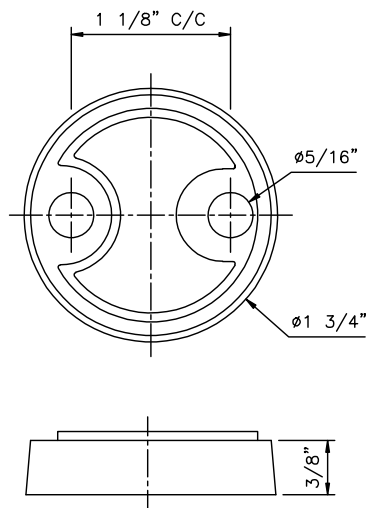

GSH 201 1/2" RISER

GallerySpecialty.com
1.800.267.1236

- Zinc Die Cast
- C3 and C26D

676 Petrolia Road, Toronto, ON, Canada M3J 2V2
Tel: 416.667.9593 Fax: 416.667.0806
Email: info@galleryspecialty.com

All product specifications are subject to change. For the most updated product features, contact our customer service department Toll Free at 1.800.267.1236