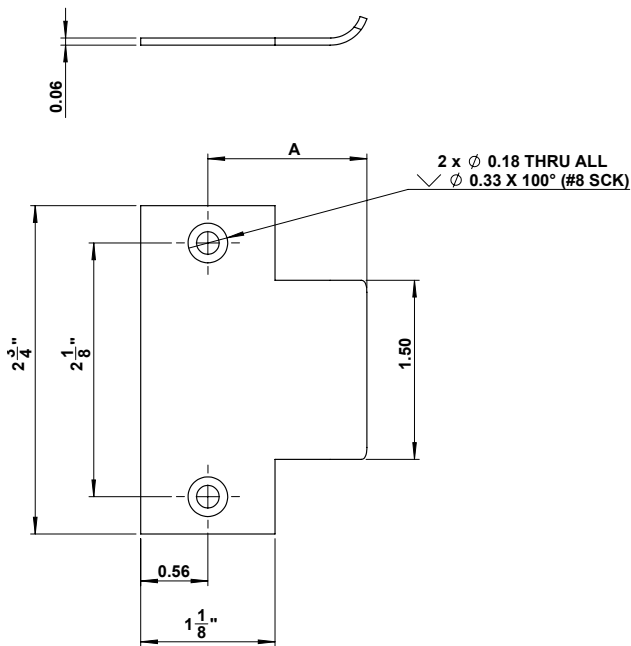

GSH 22 T-STRIKE BLANK

GallerySpecialty.com
1.800.267.1236

- Cold Rolled Steel
- Blank
- Curved Lip
- Prime Coat and C26D

676 Petrolia Road, Toronto, ON, Canada M3J 2V2
Tel: 416.667.9593 Fax: 416.667.0806
Email: info@galleryspecialty.com