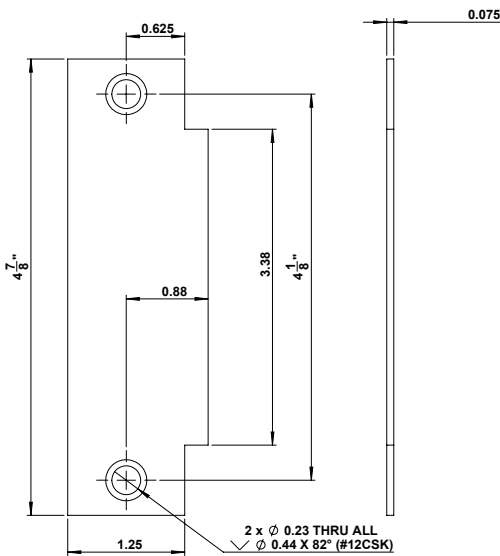

GSH 23 ANSI BLANK STRIKE

GallerySpecialty.com
1.800.267.1236

- Cold Rolled Steel
- Prime Coat and C26D

676 Petrolia Road, Toronto, ON, Canada M3J 2V2
Tel: 416.667.9593 Fax: 416.667.0806
Email: info@galleryspecialty.com