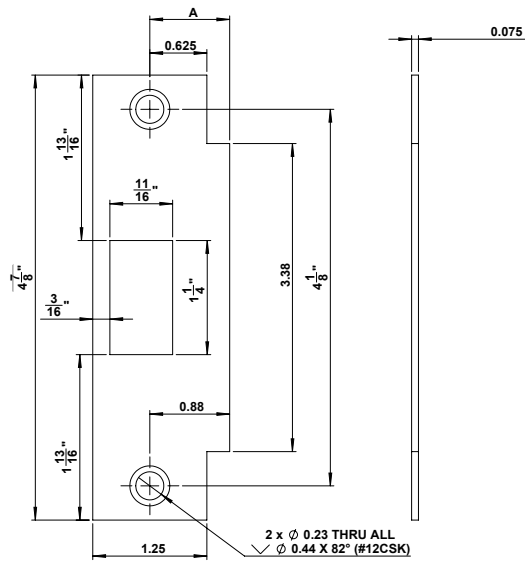

# GSH 23 CFL ANSI CUT FOR LATCH

**Gallery™**  
specialty hardware ltd.

GallerySpecialty.com  
1.800.267.1236

- Cold Rolled Steel
- Prime Coat and C26D

676 Petrolia Road, Toronto, ON, Canada M3J 2V2  
Tel: 416.667.9593 Fax: 416.667.0806  
Email: info@galleryspecialty.com