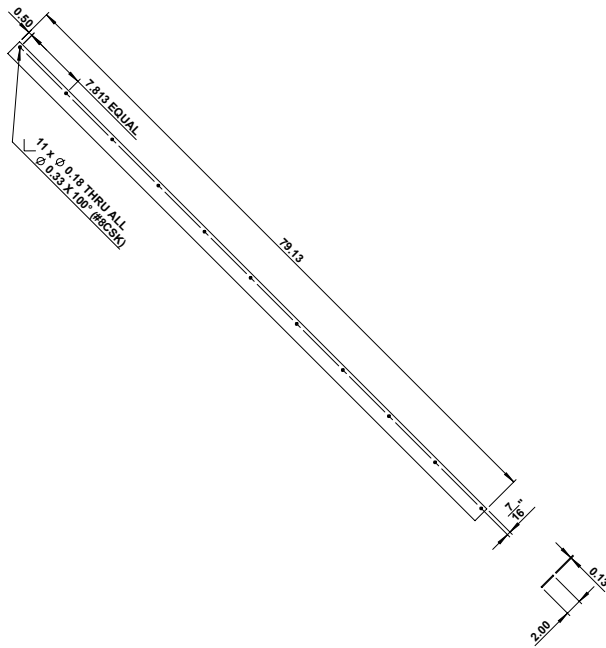

GSH 25/25A-1 STEEL ASTRAGAL 1-½" WIDE

GallerySpecialty.com
1.800.267.1236

- Steel or Stainless Steel
- 25-1 Steel 1½" Prime Coat
- 25A-1 Stainless Steel 1½", C32D

676 Petrolia Road, Toronto, ON, Canada M3J 2V2
Tel: 416.667.9593 Fax: 416.667.0806
Email: info@galleryspecialty.com

All product specifications are subject to change. For the most updated product features, contact our customer service department Toll Free at 1.800.267.1236

©2019 Gallery Specialty Hardware Ltd.