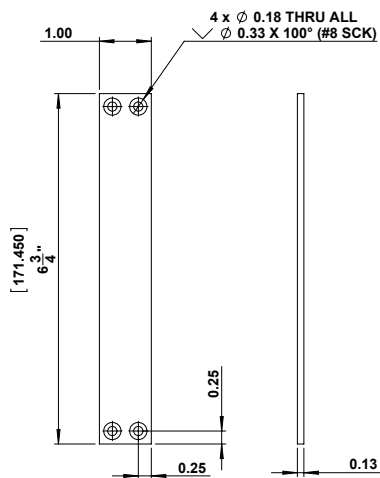

# GSH 26 FLUSH BOLT BLANK

GallerySpecialty.com  
1.800.267.1236

- Cold Rolled Steel
- Flush Bolt Face
- 1/8" Thick Prime Coat

676 Petrolia Road, Toronto, ON, Canada M3J 2V2  
Tel: 416.667.9593 Fax: 416.667.0806  
Email: [info@galleryspecialty.com](mailto:info@galleryspecialty.com)