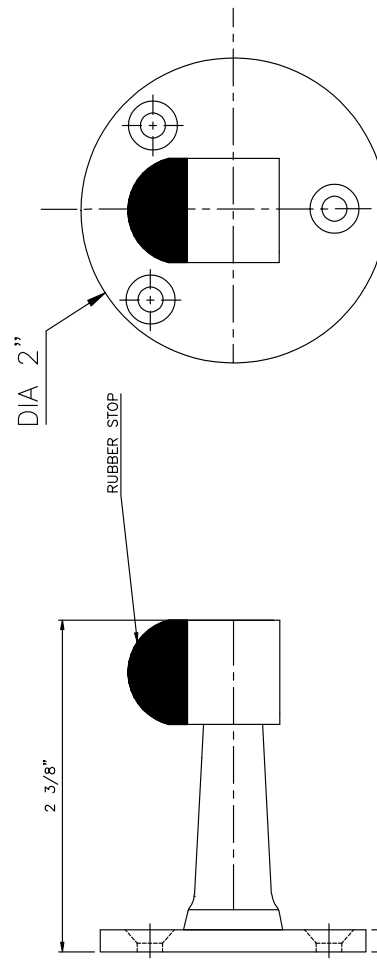

GSH 270X FLOOR STOP SOLID BRASS

Gallery™
specialty hardware ltd.

GallerySpecialty.com
1.800.267.1236

- Cast Brass and Bronze
- Fasteners Included
- C3, C4, C10, C10B, C26, and C26D

676 Petrolia Road, Toronto, ON, Canada M3J 2V2
Tel: 416.667.9593 Fax: 416.667.0806
Email: info@galleryspecialty.com