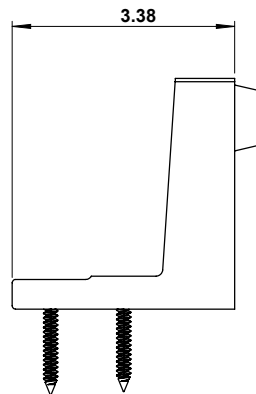

GSH 280A HEAVY DUTY FLOOR STOP

Gallery™
specialty hardware ltd.

GallerySpecialty.com
1.800.267.1236

- Cast Brass and Bronze
- Fasteners Included
- C3, C4, C10, C10B, C26, and C26D

676 Petrolia Road, Toronto, ON, Canada M3J 2V2
Tel: 416.667.9593 Fax: 416.667.0806
Email: info@galleryspecialty.com