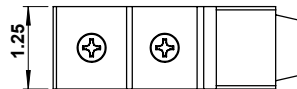

GSH 280A HEAVY DUTY FLOOR STOP

Gallery™
specialty hardware ltd.

GallerySpecialty.com
1.800.267.1236

- Cast Brass and Bronze
- Fasteners Included
- C3, C4, C10, C10B, C26, and C26D

676 Petrolia Road, Toronto, ON, Canada M3J 2V2
Tel: 416.667.9593 Fax: 416.667.0806
Email: info@galleryspecialty.com