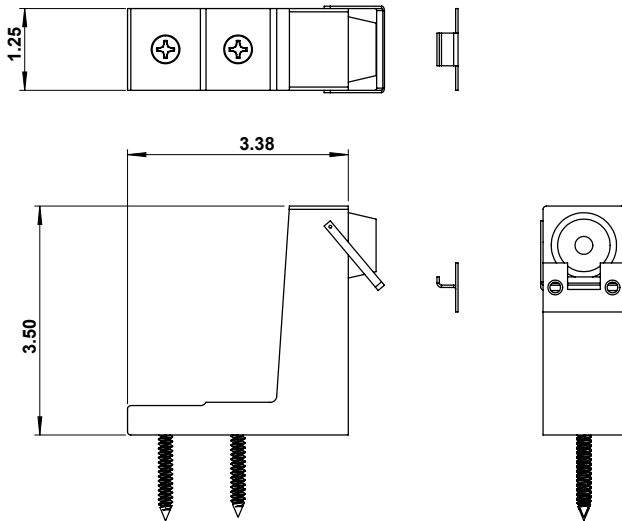

# GSH 280AH HEAVY DUTY FLOOR STOP WITH HOLD OPEN

GallerySpecialty.com  
1.800.267.1236

- Cast Brass and Bronze
- Fasteners Included
- C3, C4, C10, C10B, C26, and C26D

676 Petrolia Road, Toronto, ON, Canada M3J 2V2  
Tel: 416.667.9593 Fax: 416.667.0806  
Email: [info@galleryspecialty.com](mailto:info@galleryspecialty.com)