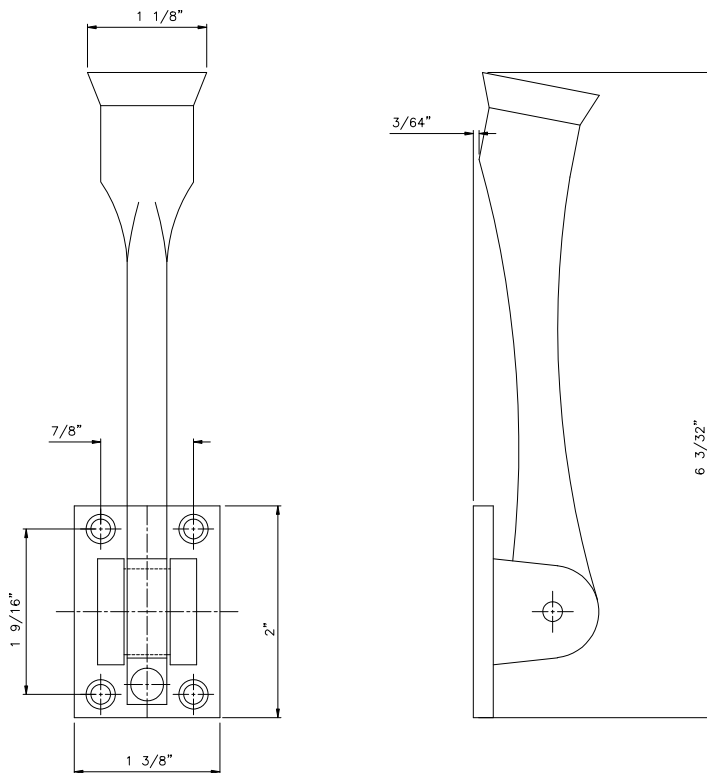

GSH 289/290 DOOR HOLDER-SOLID BRASS

GallerySpecialty.com
1.800.267.1236

- 289 Cast Brass and Bronze
- 290 Aluminum
- Fasteners Included
- C3, C4, C10, C10B, C26D, and C28

676 Petrolia Road, Toronto, ON, Canada M3J 2V2
Tel: 416.667.9593 Fax: 416.667.0806
Email: info@galleryspecialty.com

All product specifications are subject to change. For the most updated product features, contact our customer service department Toll Free at 1.800.267.1236

©2019 Gallery Specialty Hardware Ltd.