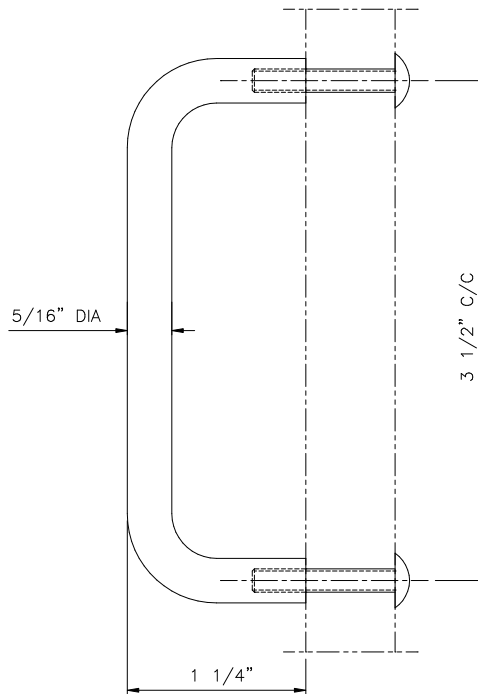

# GSH 302A WIRE PULL 5/16" DIA. 3 1/2" C/C

**Gallery™**  
specialty hardware ltd.

GallerySpecialty.com  
1.800.267.1236

- Wrought Brass, Aluminum, and Stainless Steel
- Screws Included
- C26D, C28, and C32D