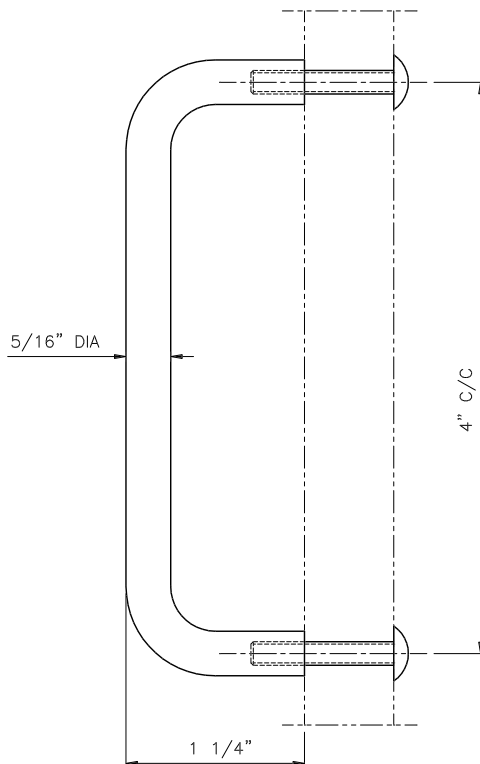

GSH 302B WIRE PULL 5/16" DIA. 4" C/C

GallerySpecialty.com
1.800.267.1236

- Wrought Brass, Aluminum, and Stainless Steel
- Screws Included
- C10B, C26D, C28, and C32D

676 Petrolia Road, Toronto, ON, Canada M3J 2V2
Tel: 416.667.9593 Fax: 416.667.0806
Email: info@galleryspecialty.com

All product specifications are subject to change. For the most updated product features, contact our customer service department Toll Free at 1.800.267.1236

©2019 Gallery Specialty Hardware Ltd.