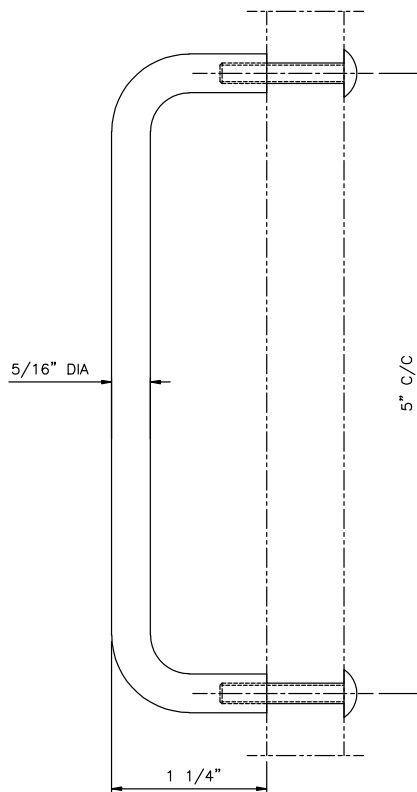

GSH 302C WIRE PULL 5/16" DIA. 5" C/C

GallerySpecialty.com
1.800.267.1236

- Wrought Brass, Aluminum, and Stainless Steel
- Screws Included
- C3, C4, C10, C10B, C26, C26D, C28, and C32D

676 Petrolia Road, Toronto, ON, Canada M3J 2V2
Tel: 416.667.9593 Fax: 416.667.0806
Email: info@galleryspecialty.com