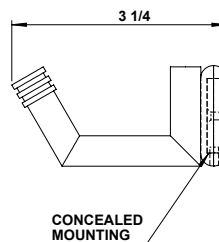

GSH 320B COAT HOOK (SINGLE)

Gallery™
specialty hardware ltd.

GallerySpecialty.com

1.800.267.1236

- Wrought Brass
- Concealed Mounting
- C4 and C26D

676 Petrolia Road, Toronto, ON, Canada M3J 2V2
Tel: 416.667.9593 Fax: 416.667.0806
Email: info@galleryspecialty.com