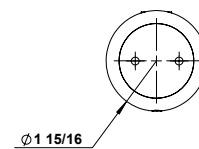

GSH 320B COAT HOOK (SINGLE)

Gallery™
specialty hardware ltd.

GallerySpecialty.com

1.800.267.1236

- Wrought Brass
- Concealed Mounting
- C4 and C26D

676 Petrolia Road, Toronto, ON, Canada M3J 2V2
Tel: 416.667.9593 Fax: 416.667.0806
Email: info@galleryspecialty.com