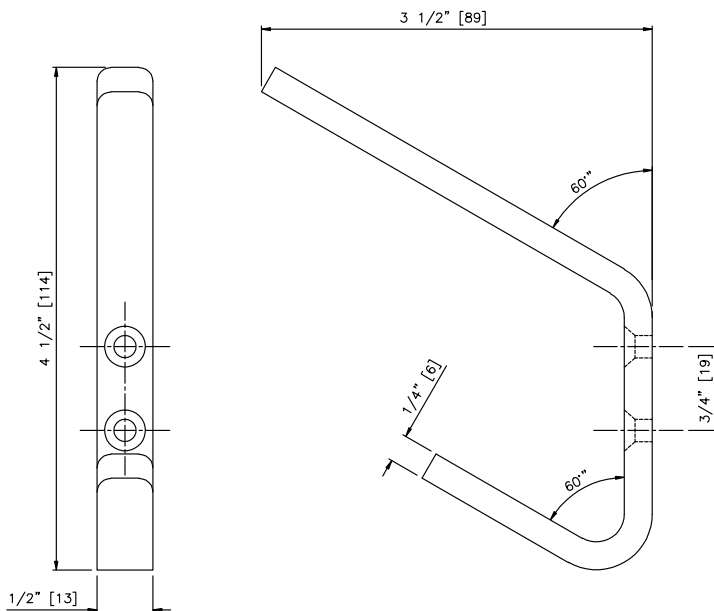

GSH 307 COAT HOOK (DOUBLE)

GallerySpecialty.com
1.800.267.1236

- Wrought Brass and Bronze
- C3, C4, C10, C10B, and C26D

676 Petrolia Road, Toronto, ON, Canada M3J 2V2
Tel: 416.667.9593 Fax: 416.667.0806
Email: info@galleryspecialty.com