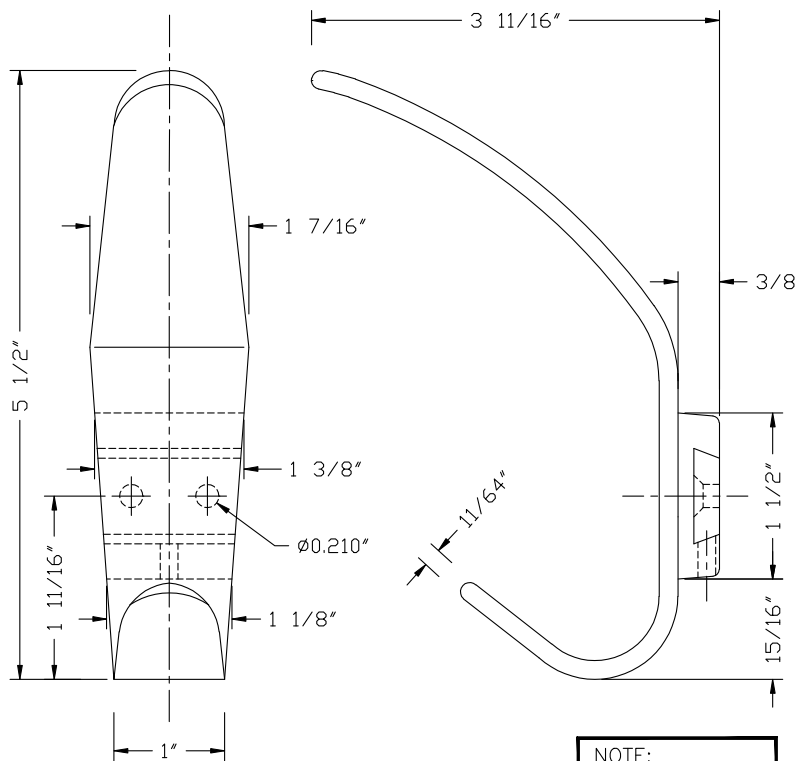

# GSH 308B HAT AND COAT HOOK CONCEALED MOUNTING

GallerySpecialty.com  
1.800.267.1236

NOTE:  
MAT. BRASS  
FINISH C26D

- Wrought Brass
- C3, C4, C26, and C26D

676 Petrolia Road, Toronto, ON, Canada M3J 2V2  
Tel: 416.667.9593 Fax: 416.667.0806  
Email: info@galleryspecialty.com

All product specifications are subject to change. For the most updated product features, contact our customer service department Toll Free at 1.800.267.1236

©2019 Gallery Specialty Hardware Ltd.