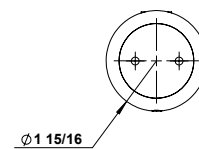

# GSH 310B COAT HOOK (SINGLE)

**Gallery™**  
specialty hardware ltd.

GallerySpecialty.com  
1.800.267.1236

- Wrought Brass
- Concealed Mounting
- C4 and C26D

676 Petrolia Road, Toronto, ON, Canada M3J 2V2  
Tel: 416.667.9593 Fax: 416.667.0806  
Email: info@galleryspecialty.com