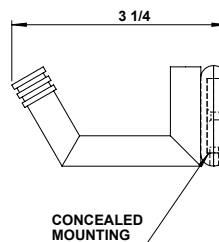

# GSH 310B COAT HOOK (SINGLE)

**Gallery™**  
specialty hardware ltd.

GallerySpecialty.com  
1.800.267.1236

- Wrought Brass
- Concealed Mounting
- C4 and C26D

676 Petrolia Road, Toronto, ON, Canada M3J 2V2  
Tel: 416.667.9593 Fax: 416.667.0806  
Email: info@galleryspecialty.com