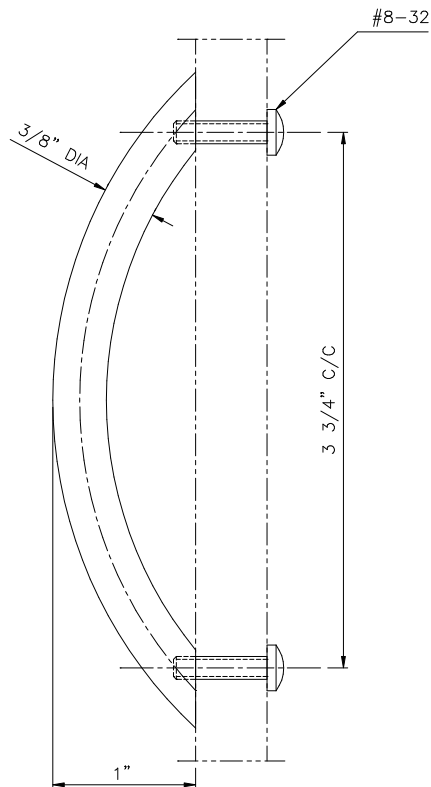

GSH 314A CABINET PULL 3 3/4" C/C 3/8" DIA

Gallery™
specialty hardware ltd.

GallerySpecialty.com
1.800.267.1236

- Wrought Stainless
- Screws Included
- C32D

676 Petrolia Road, Toronto, ON, Canada M3J 2V2
Tel: 416.667.9593 Fax: 416.667.0806
Email: info@galleryspecialty.com