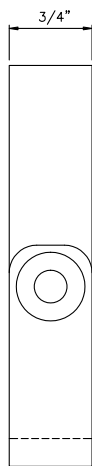

# GSH 358A COAT HOOK CON. MTG. C/W WITH BUMPER

GallerySpecialty.com  
1.800.267.1236

- Wrought Brass
- C3, C4, C26, and C26D

676 Petrolia Road, Toronto, ON, Canada M3J 2V2  
Tel: 416.667.9593 Fax: 416.667.0806  
Email: [info@galleryspecialty.com](mailto:info@galleryspecialty.com)