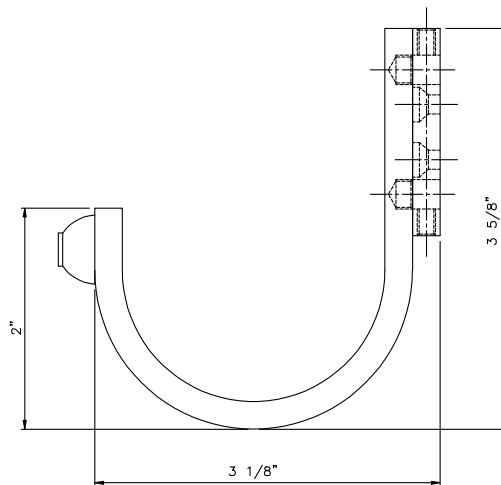

# GSH 358A COAT HOOK CON. MTG. C/W WITH BUMPER

GallerySpecialty.com  
1.800.267.1236

- Wrought Brass
- C3, C4, C26, and C26D

676 Petrolia Road, Toronto, ON, Canada M3J 2V2  
Tel: 416.667.9593 Fax: 416.667.0806  
Email: [info@galleryspecialty.com](mailto:info@galleryspecialty.com)