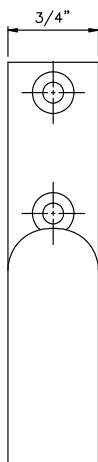

# GSH 358C COAT HOOK SURFACE MOUNTING

GallerySpecialty.com  
1.800.267.1236

- Wrought Brass
- C3, C4, C26, and C26D

676 Petrolia Road, Toronto, ON, Canada M3J 2V2  
Tel: 416.667.9593 Fax: 416.667.0806  
Email: info@galleryspecialty.com