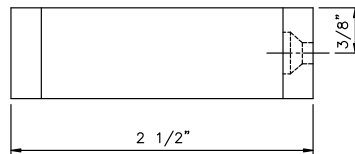

# GSH 358C COAT HOOK SURFACE MOUNTING

GallerySpecialty.com  
1.800.267.1236

- Wrought Brass
- C3, C4, C26, and C26D

676 Petrolia Road, Toronto, ON, Canada M3J 2V2  
Tel: 416.667.9593 Fax: 416.667.0806  
Email: info@galleryspecialty.com