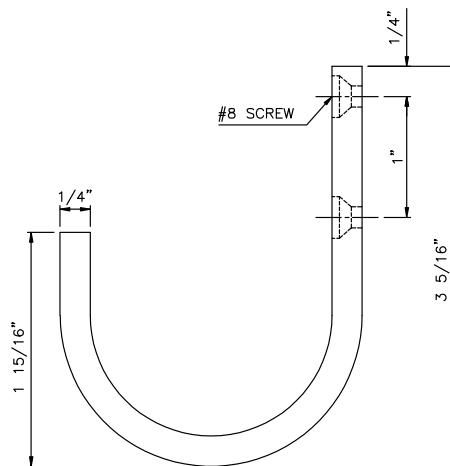

# GSH 358C COAT HOOK SURFACE MOUNTING

GallerySpecialty.com  
1.800.267.1236

- Wrought Brass
- C3, C4, C26, and C26D

676 Petrolia Road, Toronto, ON, Canada M3J 2V2  
Tel: 416.667.9593 Fax: 416.667.0806  
Email: info@galleryspecialty.com