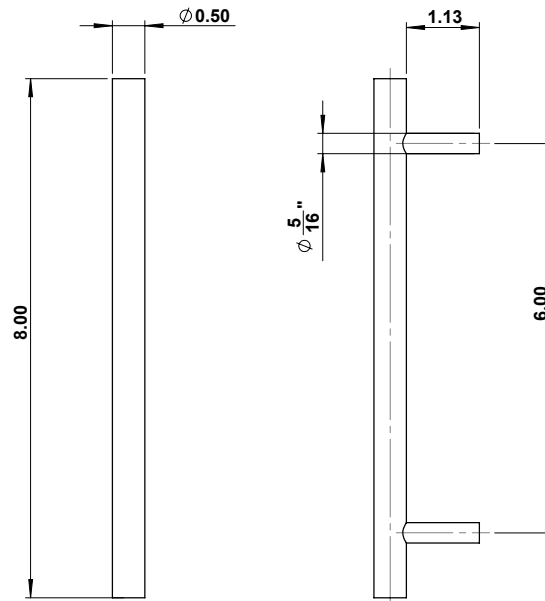

GSH 360B CABINET PULL 8" O/A 6" C/C 1/2" DIAMETER

Gallery™
specialty hardware ltd.

GallerySpecialty.com
1.800.267.1236

- Stainless Steel Bar Stock
- Screws Included
- C32D

676 Petrolia Road, Toronto, ON, Canada M3J 2V2
Tel: 416.667.9593 Fax: 416.667.0806
Email: info@galleryspecialty.com