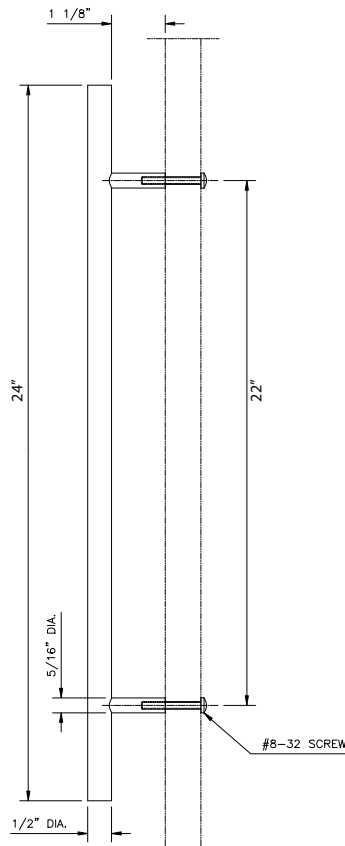

GSH 360D CABINET PULL 24" O/A 22" C/C 1/2" DIAMETER

GallerySpecialty.com
1.800.267.1236

- Stainless Steel Bar Stock
- Screws Included
- C32D

676 Petrolia Road, Toronto, ON, Canada M3J 2V2
Tel: 416.667.9593 Fax: 416.667.0806
Email: info@galleryspecialty.com