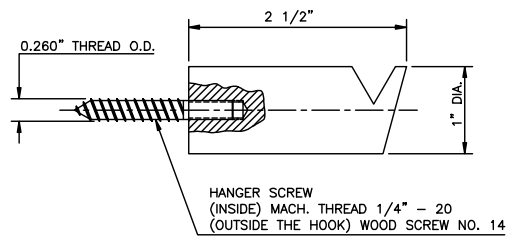

GSH 391 COAT HOOK SINGLE GROOVE

Gallery™
specialty hardware ltd.

GallerySpecialty.com
1.800.267.1236

- Solid Bar Stock
- Hanger Screw Included
- C3, C4, C26, and C26D

676 Petrolia Road, Toronto, ON, Canada M3J 2V2
Tel: 416.667.9593 Fax: 416.667.0806
Email: info@galleryspecialty.com