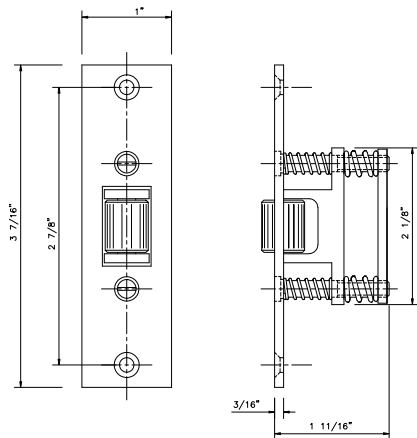

GSH 404HS ROLLER LATCH C/W STAINLESS ROLLER

Gallery™
specialty hardware ltd.

GallerySpecialty.com
1.800.267.1236

- Cast Brass
- Adjustable Roller
- C32D/C26D

676 Petrolia Road, Toronto, ON, Canada M3J 2V2
Tel: 416.667.9593 Fax: 416.667.0806
Email: info@galleryspecialty.com