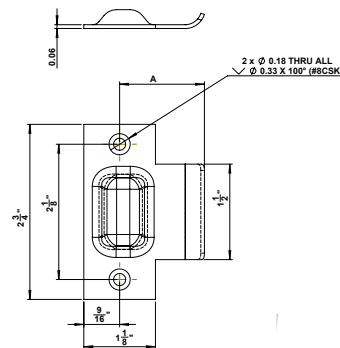

GSH 404HS ROLLER LATCH C/W STAINLESS ROLLER

Gallery™
specialty hardware ltd.

GallerySpecialty.com
1.800.267.1236

- Cast Brass
- Adjustable Roller
- C32D/C26D

676 Petrolia Road, Toronto, ON, Canada M3J 2V2
Tel: 416.667.9593 Fax: 416.667.0806
Email: info@galleryspecialty.com