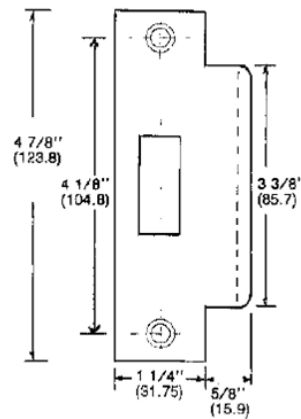

GSH 405H ROLLER LATCH C/W STRIKE

Gallery™
specialty hardware ltd.

GallerySpecialty.com
1.800.267.1236

- Cast Brass or Bronze
- Adjustable Roller
- C3, C4, C10, C10B, C26, and C26D

676 Petrolia Road, Toronto, ON, Canada M3J 2V2
Tel: 416.667.9593 Fax: 416.667.0806
Email: info@galleryspecialty.com