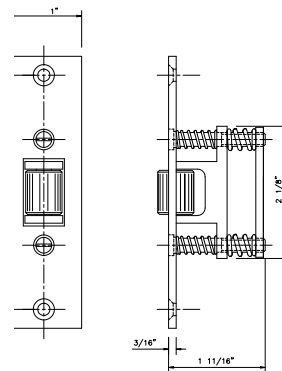

GSH 405H ROLLER LATCH C/W STRIKE

Gallery™
specialty hardware ltd.

GallerySpecialty.com
1.800.267.1236

- Cast Brass or Bronze
- Adjustable Roller
- C3, C4, C10, C10B, C26, and C26D

676 Petrolia Road, Toronto, ON, Canada M3J 2V2
Tel: 416.667.9593 Fax: 416.667.0806
Email: info@galleryspecialty.com