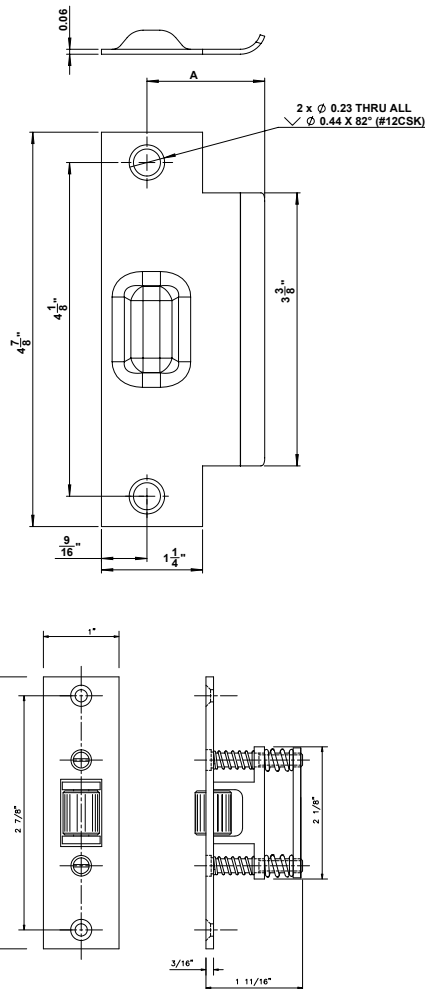

GSH 405HS ROLLER LATCH C/W STAINLESS ROLLER

GallerySpecialty.com
1.800.267.1236

- Cast Brass
- Adjustable Roller
- C32D/C26D

676 Petrolia Road, Toronto, ON, Canada M3J 2V2
Tel: 416.667.9593 Fax: 416.667.0806
Email: info@galleryspecialty.com