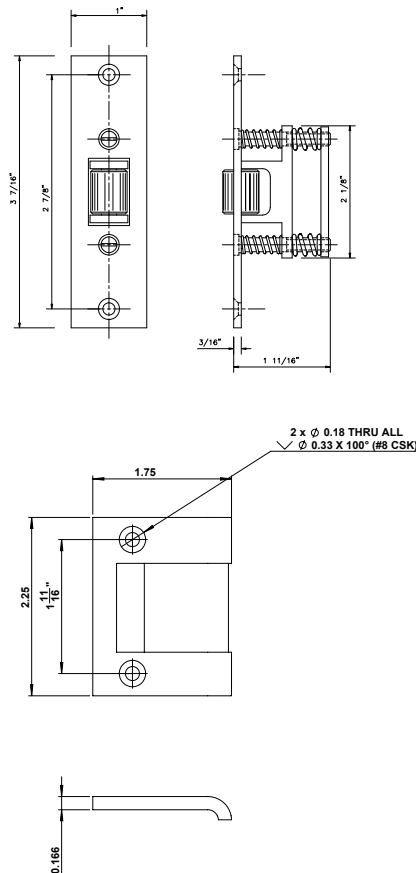

GSH 406H ROLLER LATCH C/W STRIKE

GallerySpecialty.com
1.800.267.1236

- Cast Brass or Bronze
- Adjustable Roller
- C3, C4, C10, C10B, C26, and C26D

676 Petrolia Road, Toronto, ON, Canada M3J 2V2
Tel: 416.667.9593 Fax: 416.667.0806
Email: info@galleryspecialty.com