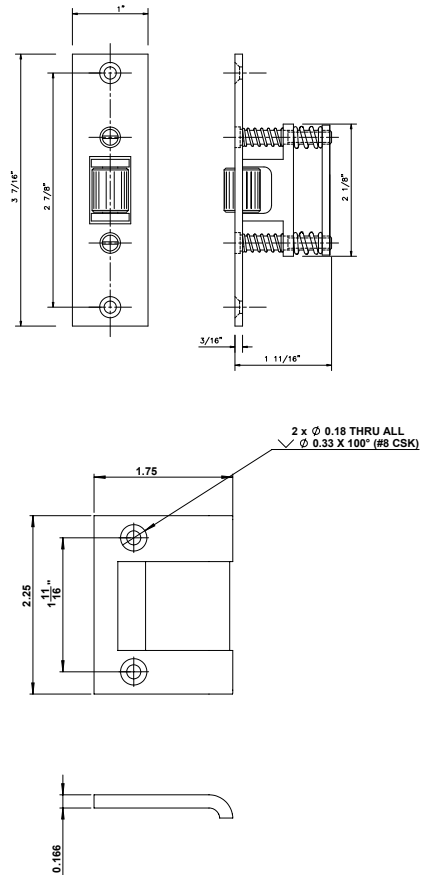

GSH 406HS ROLLER LATCH C/W STAINLESS ROLLER

GallerySpecialty.com
1.800.267.1236

- Cast Brass
- Adjustable Roller
- C32D/C26D

676 Petrolia Road, Toronto, ON, Canada M3J 2V2
Tel: 416.667.9593 Fax: 416.667.0806
Email: info@galleryspecialty.com