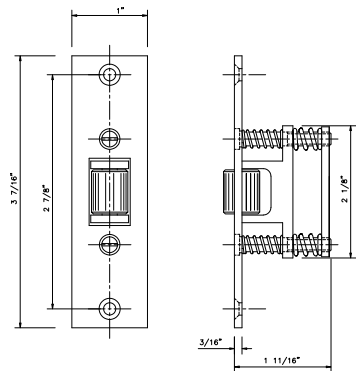

# GSH 407H ROLLER LATCH C/W STRIKE

**Gallery™**  
specialty hardware ltd.

GallerySpecialty.com  
1.800.267.1236

- Cast Brass or Bronze
- Adjustable Roller
- C3, C4, C10, C10B, C26, and C26D

676 Petrolia Road, Toronto, ON, Canada M3J 2V2  
Tel: 416.667.9593 Fax: 416.667.0806  
Email: info@galleryspecialty.com