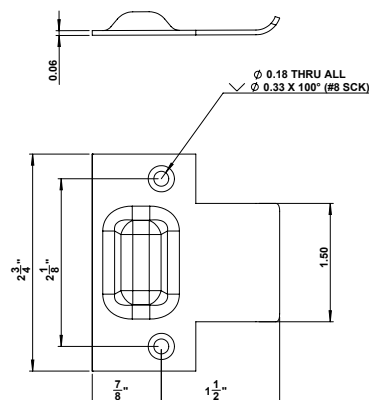

# GSH 407H ROLLER LATCH C/W STRIKE

**Gallery™**  
specialty hardware ltd.

GallerySpecialty.com  
1.800.267.1236

- Cast Brass or Bronze
- Adjustable Roller
- C3, C4, C10, C10B, C26, and C26D

676 Petrolia Road, Toronto, ON, Canada M3J 2V2  
Tel: 416.667.9593 Fax: 416.667.0806  
Email: info@galleryspecialty.com