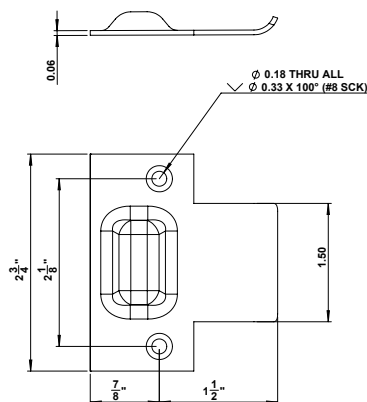

GSH 407HS ROLLER LATCH C/W STAINLESS ROLLER

GallerySpecialty.com
1.800.267.1236

- Cast Brass
- Adjustable Roller
- C32D/C26D

676 Petrolia Road, Toronto, ON, Canada M3J 2V2
Tel: 416.667.9593 Fax: 416.667.0806
Email: info@galleryspecialty.com