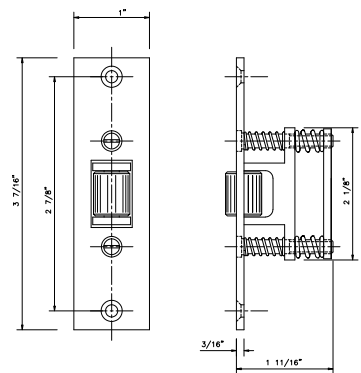

GSH 407HS ROLLER LATCH C/W STAINLESS ROLLER

GallerySpecialty.com
1.800.267.1236

- Cast Brass
- Adjustable Roller
- C32D/C26D

676 Petrolia Road, Toronto, ON, Canada M3J 2V2
Tel: 416.667.9593 Fax: 416.667.0806
Email: info@galleryspecialty.com