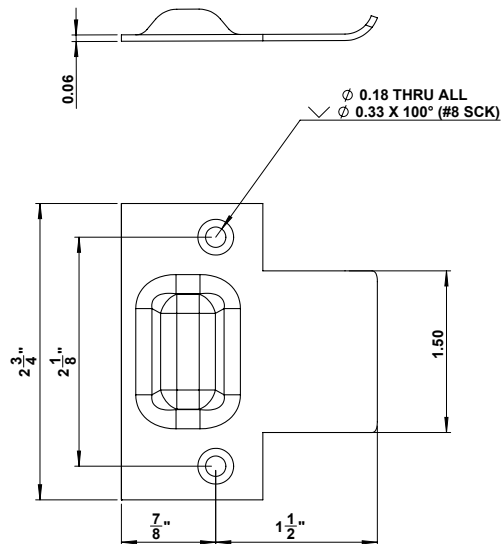

GSH 40750 STRIKE ONLY

Gallery™
specialty hardware ltd.

GallerySpecialty.com
1.800.267.1236

- Wrought
- 26D

676 Petrolia Road, Toronto, ON, Canada M3J 2V2
Tel: 416.667.9593 Fax: 416.667.0806
Email: info@galleryspecialty.com