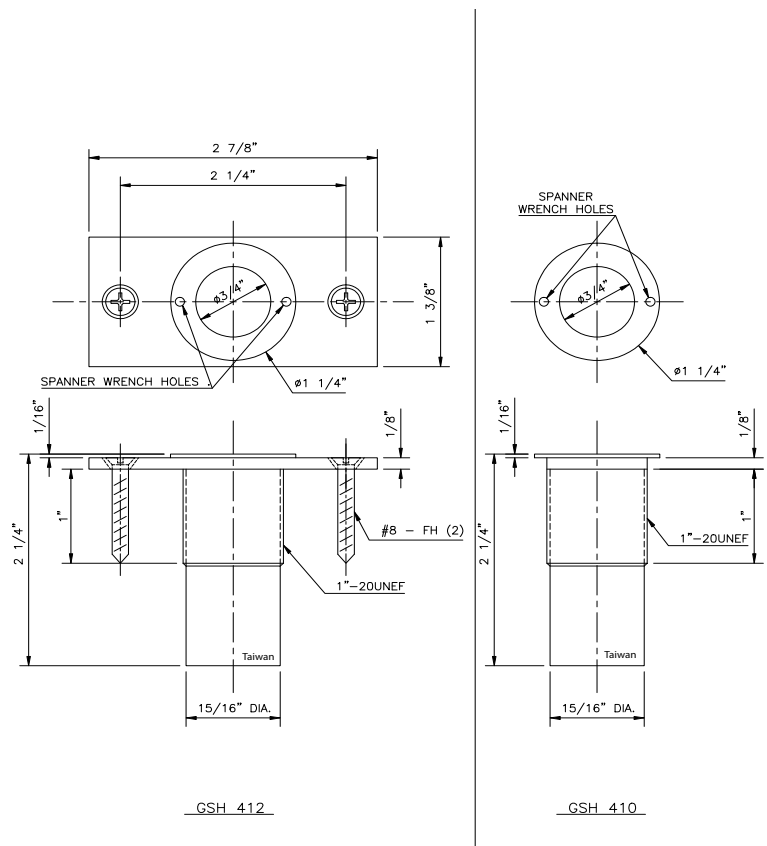

# GSH 410 / 412 DUST PROOF STRIKE AND PLATE

GallerySpecialty.com  
1.800.267.1236

- Steel By Brass
- Can be used with or Without Faceplate
- C26D

676 Petrolia Road, Toronto, ON, Canada M3J 2V2  
Tel: 416.667.9593 Fax: 416.667.0806  
Email: info@galleryspecialty.com