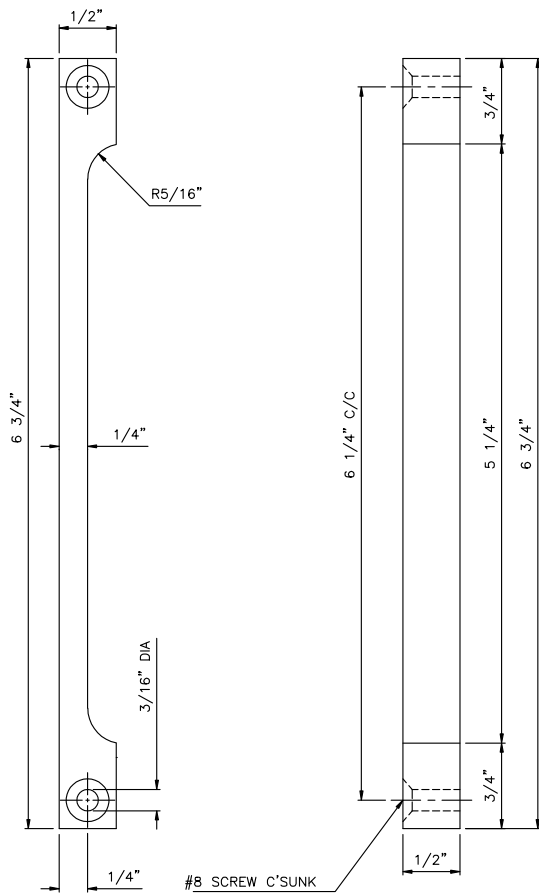

GSH 413 RABBETED FLUSH BOLT ADAPTER

GallerySpecialty.com
1.800.267.1236

- Brass
- For use with 401 Flush Bolt
- Brass

676 Petrolia Road, Toronto, ON, Canada M3J 2V2
Tel: 416.667.9593 Fax: 416.667.0806
Email: info@galleryspecialty.com