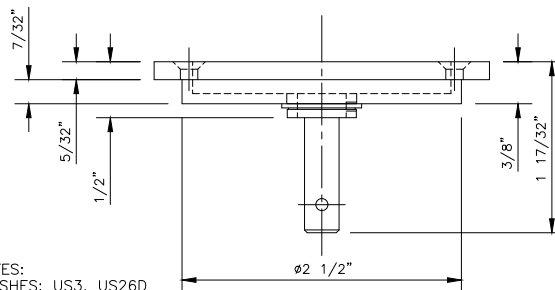

GSH 414/415 SQUASH COURT/DROP RING PULL

GallerySpecialty.com
1.800.267.1236

- Cast Brass
- 414 Picture Left
- 415 Picture Right
- 5/16" Spindle
- C4, C10, C10B, and C26D

NOTES:
FINISHES: US3, US26D

676 Petrolia Road, Toronto, ON, Canada M3J 2V2
Tel: 416.667.9593 Fax: 416.667.0806
Email: info@galleryspecialty.com