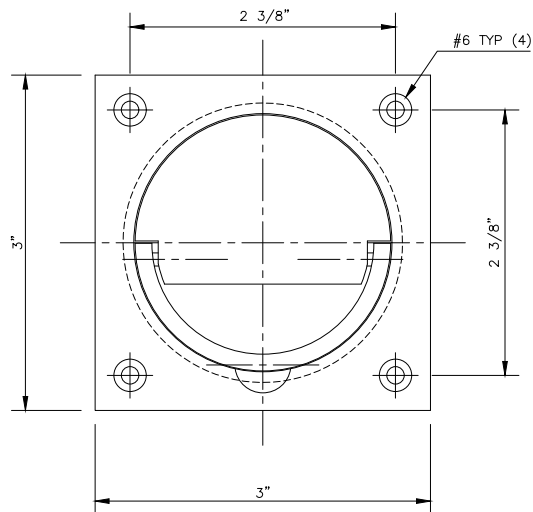

GSH 414/415 SQUASH COURT/DROP RING PULL

GallerySpecialty.com
1.800.267.1236

- Cast Brass
- 414 Picture Left
- 415 Picture Right
- 5/16" Spindle
- C4, C10, C10B, and C26D

NOTES:
FINISHES: US3, US26D

676 Petrolia Road, Toronto, ON, Canada M3J 2V2
Tel: 416.667.9593 Fax: 416.667.0806
Email: info@galleryspecialty.com