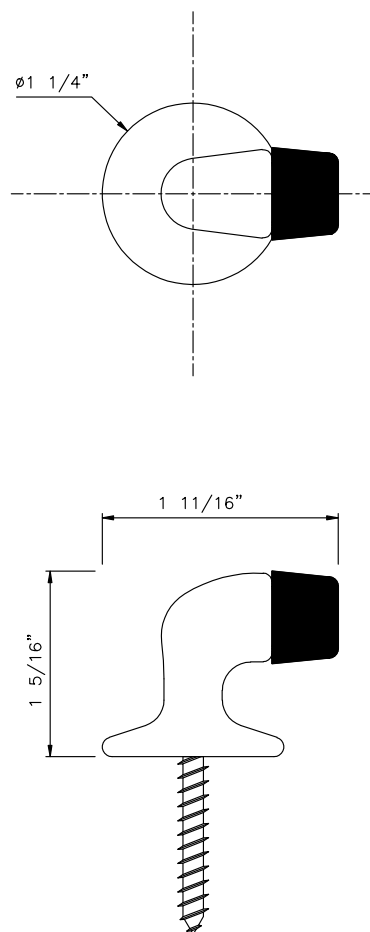

## GSH 430 DECORATIVE FLOOR STOP "90 DEGREE"

**Gallery™**  
specialty hardware ltd.

GallerySpecialty.com  
1.800.267.1236

- Cast Brass
- Comes with Hanger Screw
- C3, C4, C10, C10B, and C26D

676 Petrolia Road, Toronto, ON, Canada M3J 2V2  
Tel: 416.667.9593 Fax: 416.667.0806  
Email: [info@galleryspecialty.com](mailto:info@galleryspecialty.com)