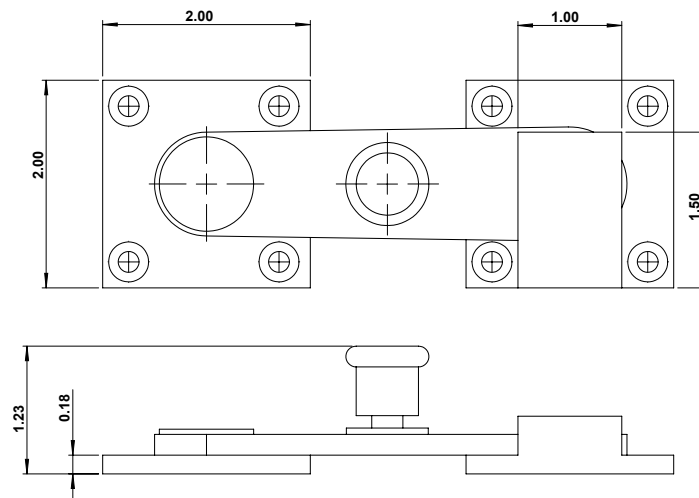

GSH 450 LAVATORY LATCH

Gallery™
specialty hardware ltd.

GallerySpecialty.com
1.800.267.1236

- Cast Brass
- Heavy Duty Construction
- MS Screws Included
- C3, C4, C26, and C26D

676 Petrolia Road, Toronto, ON, Canada M3J 2V2
Tel: 416.667.9593 Fax: 416.667.0806
Email: info@galleryspecialty.com